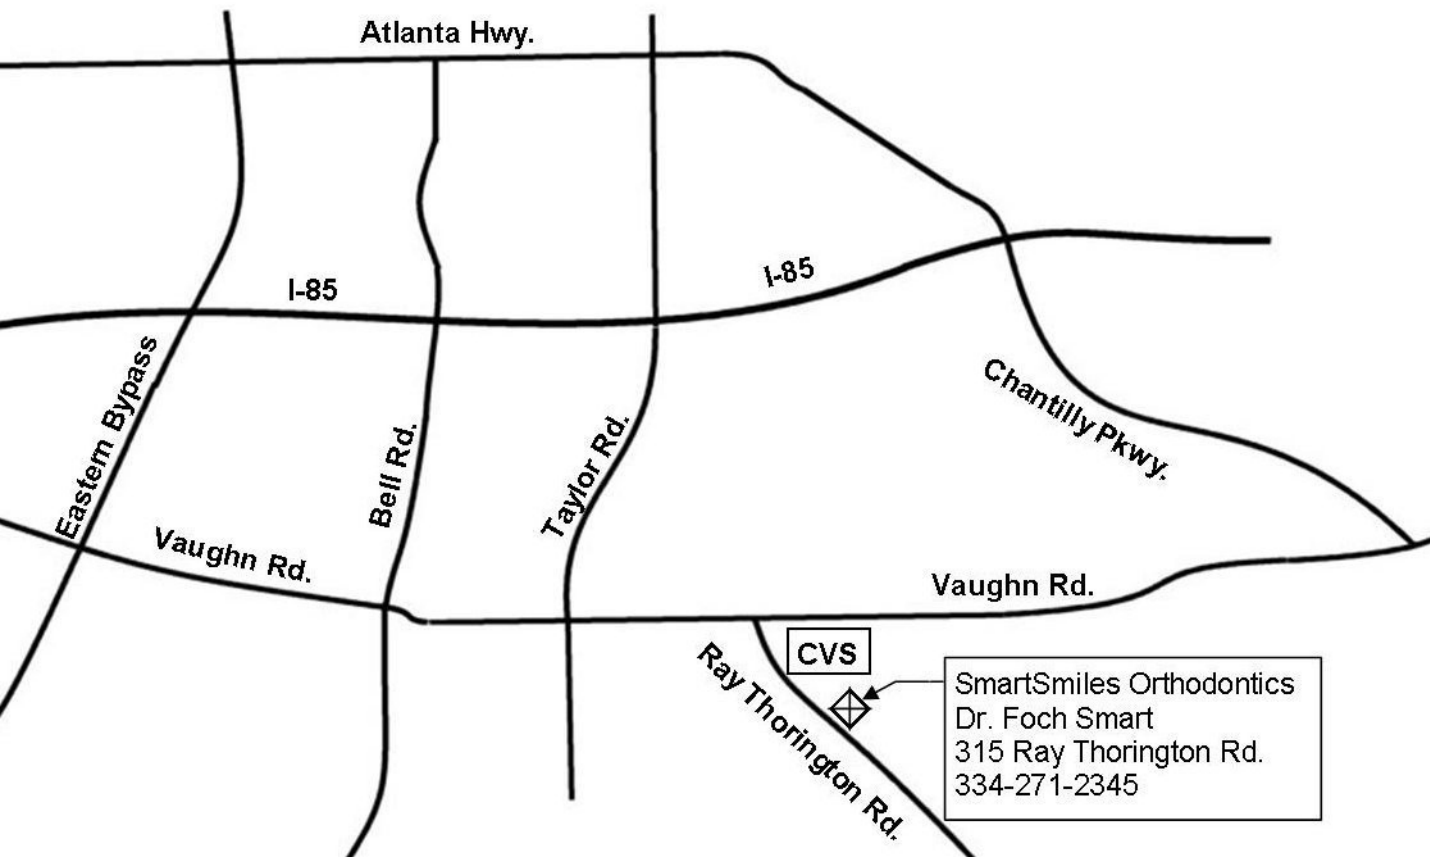

Map to SmartSmiles Orthodontics
315 Ray Thorington Rd. Montgomery, AL 36117

SmartSmiles Orthodontics
Dr. Foch Smart
315 Ray Thorington Rd.
334-271-2345